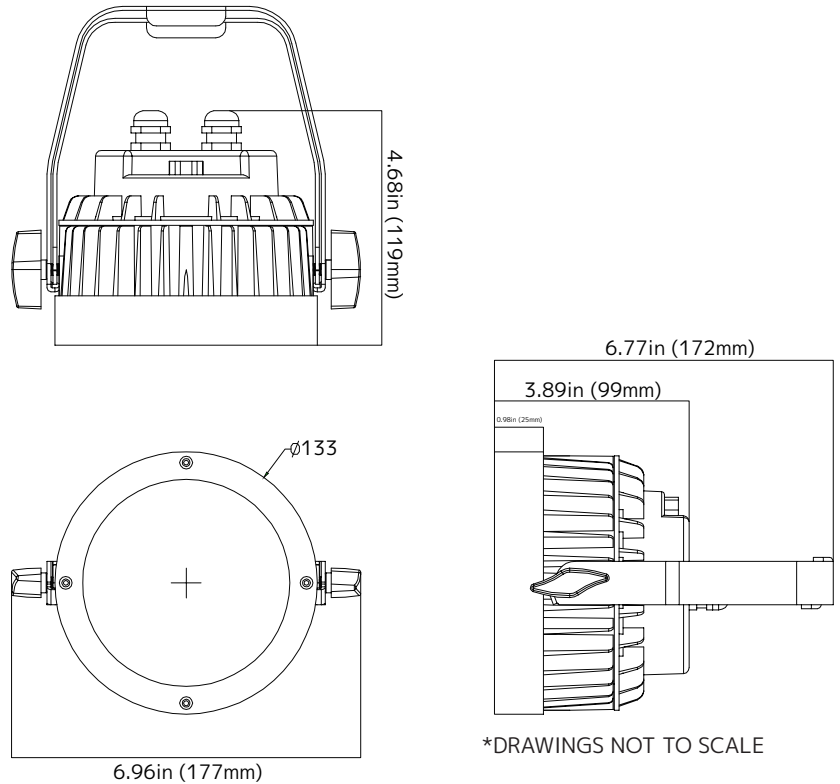

Specifications subject to change without notice ©Elation Professional 12/28/2022

**PRODUCT SPECIFICATIONS**

**SOURCE**

4 in 1, 10W RGBW LEDs  
 Beam Angle: 32°  
 Field Angle: 60°  
 PWM (Pulse Width Modulation): 44,000Hz  
 \*Test lab conditions. May vary depending on several factors including but not limited to: Environmental Conditions, Power/Voltage, Usage Patterns (On-Off Cycling), Control, Dimming, and Lamp Mode.

**CONNECTIONS**

Seetronic 4pin Power/Data In/Out

**CONTROL**

For use with Pixel Driver 170IP, Pixel Driver 1000IP and Pixel Driver 4000 V2.

**SIZE / WEIGHT**

Length: 5.24" (133mm)  
 Width: 6.97" (177mm)  
 Height: 6.78" (172mm)  
 Weight: 3.5 lbs. (1.56kg)

**INCLUDED ITEMS**

120° Frost Lens and Magnet attachment assembly  
 Safety Cable for magnet attachment assembly

Specifications and documentation subject to change without notice.

**DIMENSIONAL DRAWINGS**